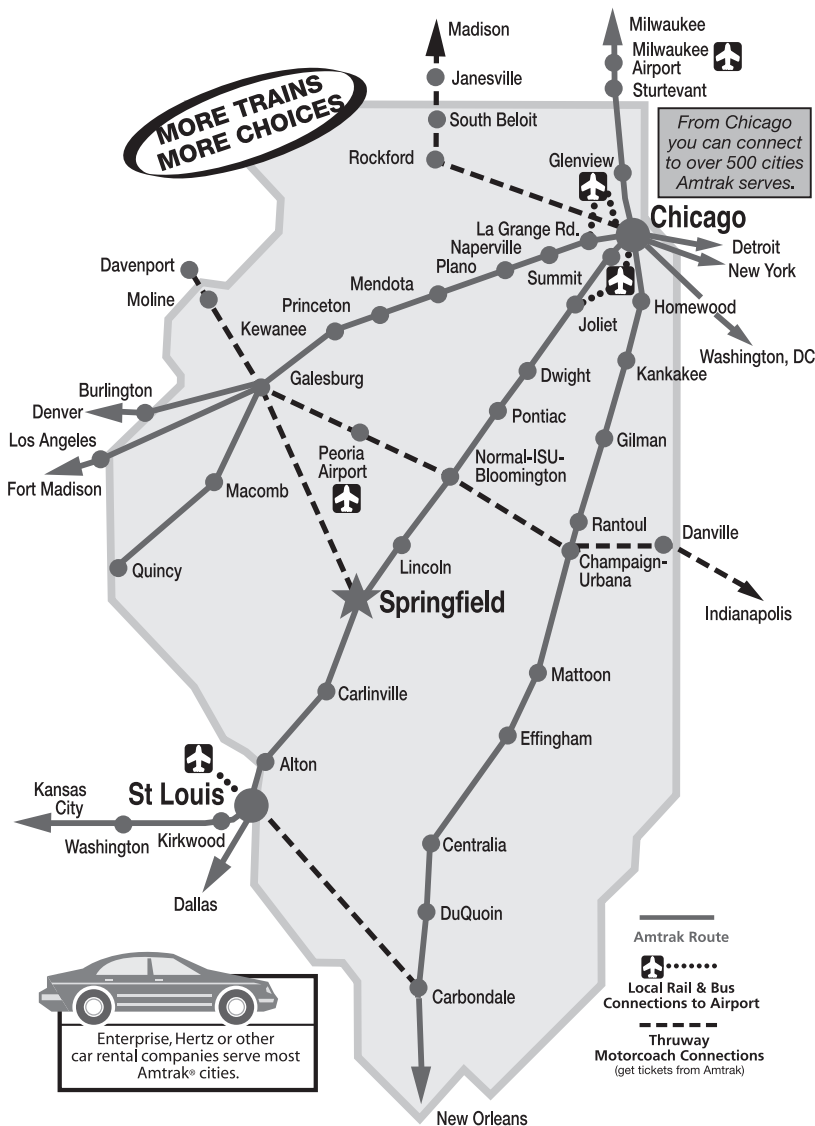

$$ SAVE GAS $$

Travel Amtrak® for Business or Pleasure to 30 Illinois Cities

ILLINOIS
MILE AFTER MAGNIFICENT MILE

Illinois Tourist Information:
1-800-2CONNECT
or www.enjoyillinois.com

Illinois Amtrak Information, Facts & Special Offers:
www.dot.il.gov/amtrak/amtrak.asp

AMTRAK® DISCOUNTS

- Kids • 10-Ride Tickets • Seniors
- Student & Veteran Advantage Members
- Group and Convention Travel

Illinois Amtrak® Fares

Each way to Chicago ..... Starting at

Carbondale	$32
Champaign	$13
Macomb	$19
Milwaukee	$22
Normal-Bloomington	$12
Quincy	$25
Springfield	$18
St. Louis, MO	$23

TRAVEL MIDWEEK FOR BEST PRICES.

Amtrak.com • 1-800-USA-RAIL

CHICAGO – MILWAUKEE

	329	331	333	335	337	339	341
	Mo-Sa	Daily	Daily	Daily	Daily	Daily	Daily
CHICAGO	6:00A	8:25A	10:20A	1:05P	3:15P	5:08P	8:05P
GLENVIEW, IL	6:22A	8:47A	10:42A	1:27P	3:37P	5:32P	8:27P
STURTEVANT (RACINE), WI	7:00A	9:25A	11:20A	2:05P	4:15P	6:14P	9:05P
MILWAUKEE AIRPORT	7:14A	9:39A	11:34A	2:19P	4:29P	6:28P	9:19P
MILWAUKEE	7:29A	9:54A	11:49A	2:34P	4:44P	6:45P	9:34P

MILWAUKEE – CHICAGO

	330	332	334	336	338	340	342
	Mo-Sa	Daily	Daily	Daily	Daily	Daily	Daily
MILWAUKEE	6:15A	8:00A	11:00A	1:00P	3:00P	5:45P	7:30P
MILWAUKEE AIRPORT	6:26A	8:10A	11:10A	1:10P	3:10P	5:55P	7:40P
STURTEVANT (RACINE), WI	6:43A	8:23A	11:23A	1:23P	3:23P	6:08P	7:53P
GLENVIEW, IL	7:25A	9:01A	12:01P	2:01P	4:01P	6:46P	8:31P
CHICAGO	7:57A	9:29A	12:29P	2:29P	4:29P	7:14P	8:59P

Fares, schedules, routes and other information subject to change without notice. Amtrak is a registered service mark of the National Railroad Passenger Corporation.